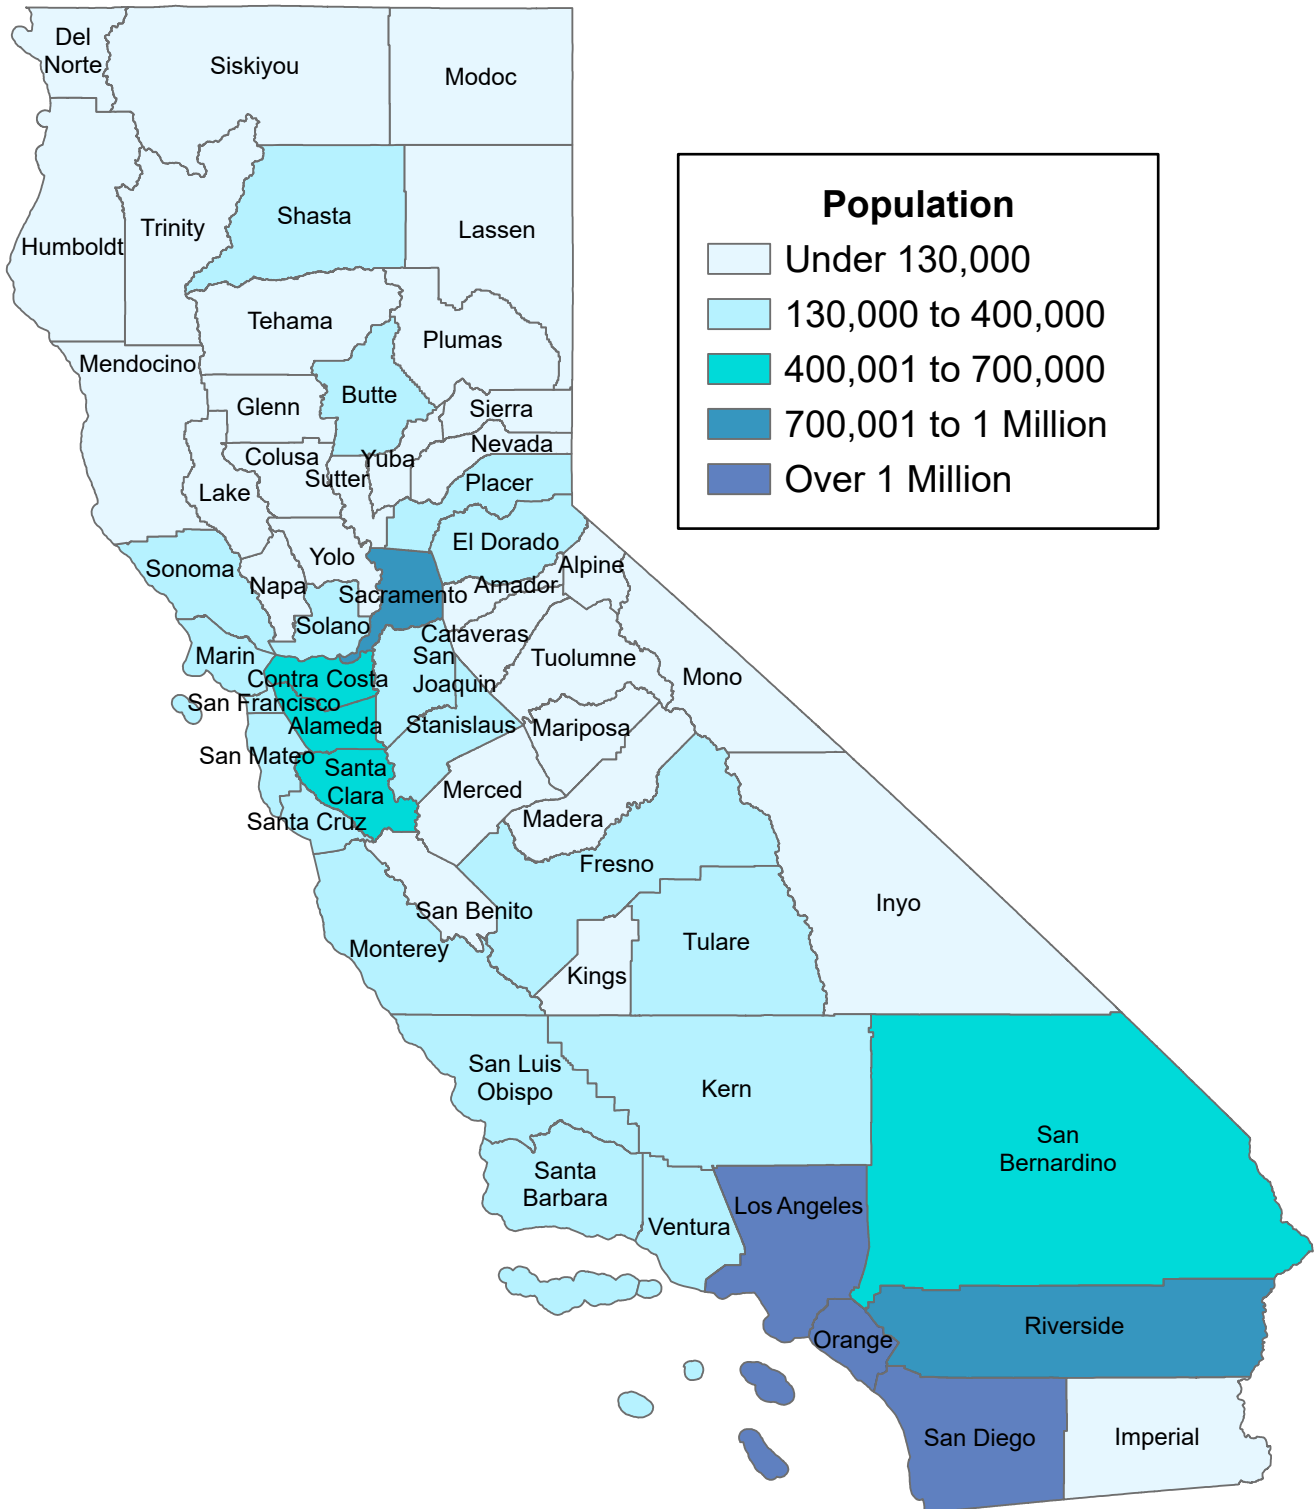

California Population

2021 Statewide Total: 39,953,269

Source: California Department of Finance, Demographic Research Unit, Report P-3, Population Projections, July 2021.

California Population: American Indian/Alaska Native

2021 Statewide Total: 174,142

Source: California Department of Finance, Demographic Research Unit, Report P-3, Population Projections, July 2021.

California Population: Asian

2021 Statewide Total: 5,223,477

California Population: Hispanic

2021 Statewide Total: 15,796,762

Data Source:

California Department of Finance, Demographic Research Unit, Report P-3, Population Projections, July 2021.

California Population: Native Hawaiian/Pacific Islander

2021 Statewide Total: 143,836

Data Source:
California Department of Finance, Demographic Research Unit, Report P-3, Population Projections, July 2021.

California Population: White

2021 Statewide Total: 15,205,370