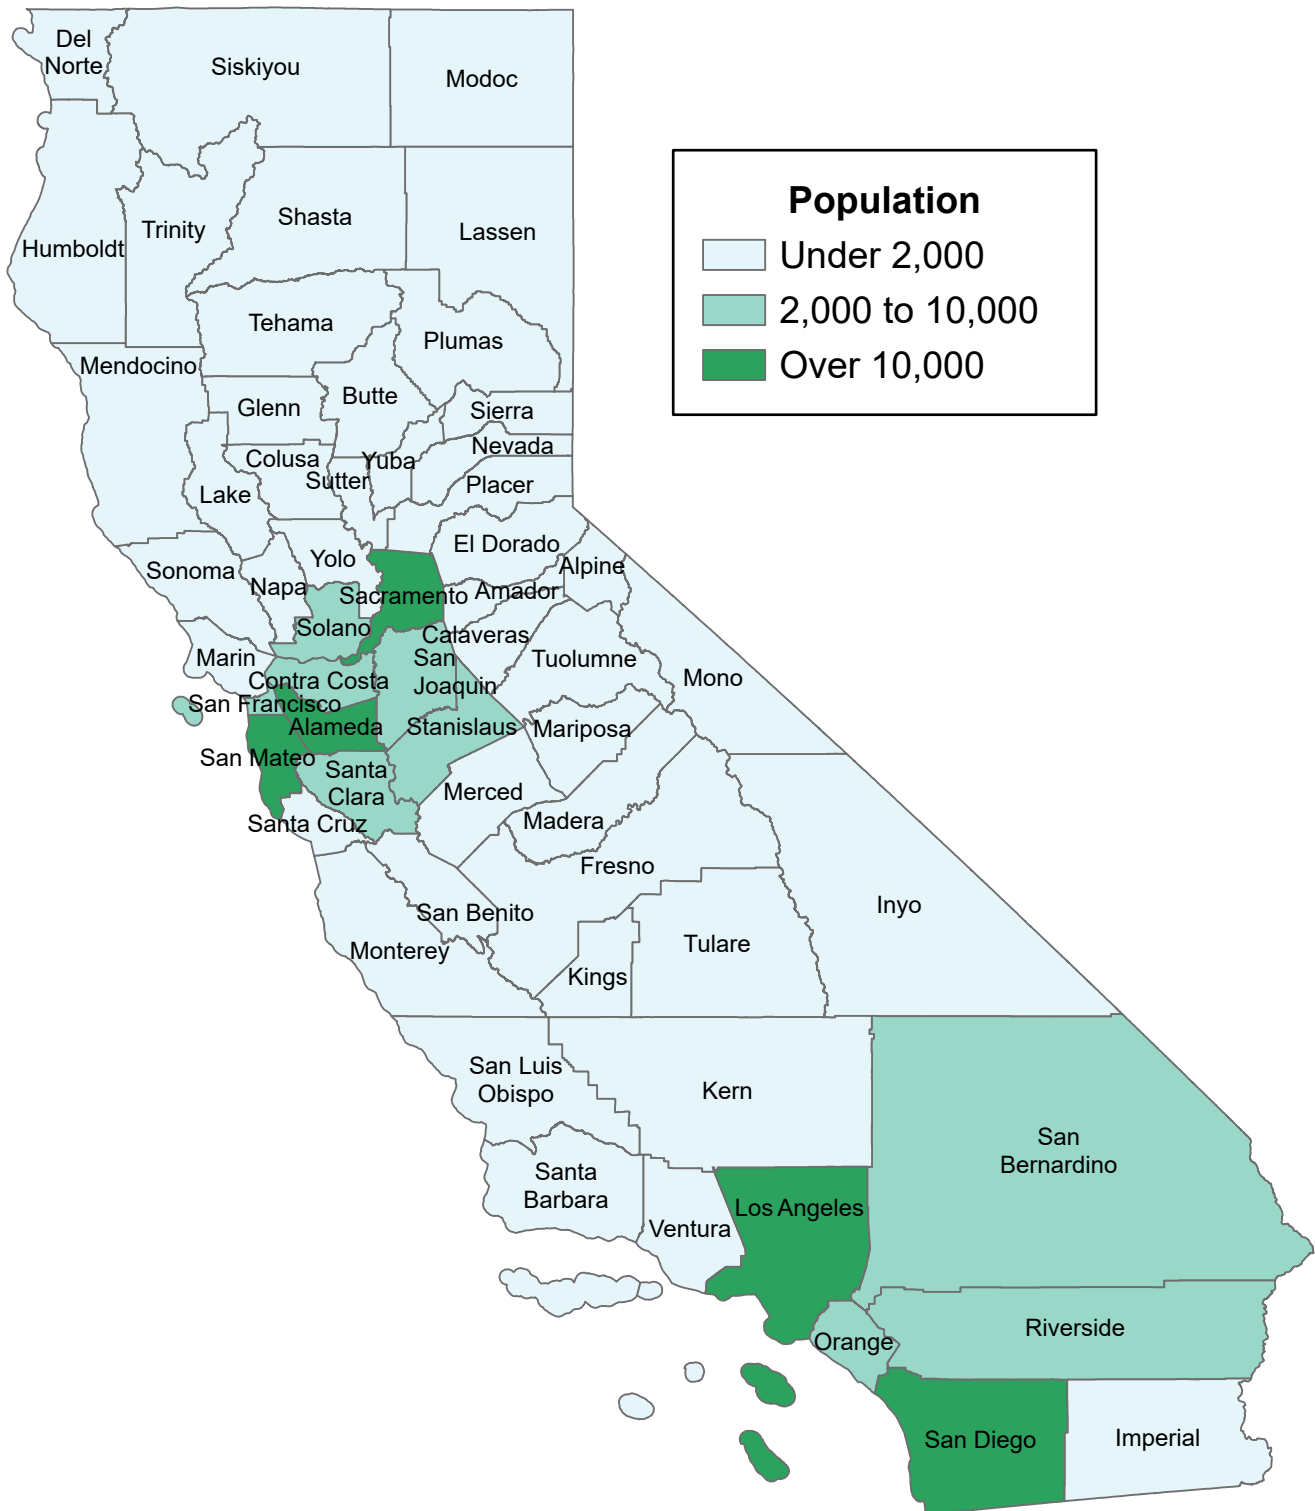

California Population

2021 Statewide Total: 39,953,269

Source: California Department of Finance, Demographic Research Unit, Report P-3, Population Projections, July 2021.

California Population: American Indian/Alaska Native

2021 Statewide Total: 174,142

Source: California Department of Finance, Demographic Research Unit, Report P-3, Population Projections, July 2021.

California Population: Asian

2021 Statewide Total: 5,223,477

California Population: Hispanic

2021 Statewide Total: 15,796,762

Data Source:

California Department of Finance, Demographic Research Unit, Report P-3, Population Projections, July 2021.

California Population: Native Hawaiian/Pacific Islander

2021 Statewide Total: 143,836

Data Source:
California Department of Finance, Demographic Research Unit, Report P-3, Population Projections, July 2021.

California Population: White

2021 Statewide Total: 15,205,370