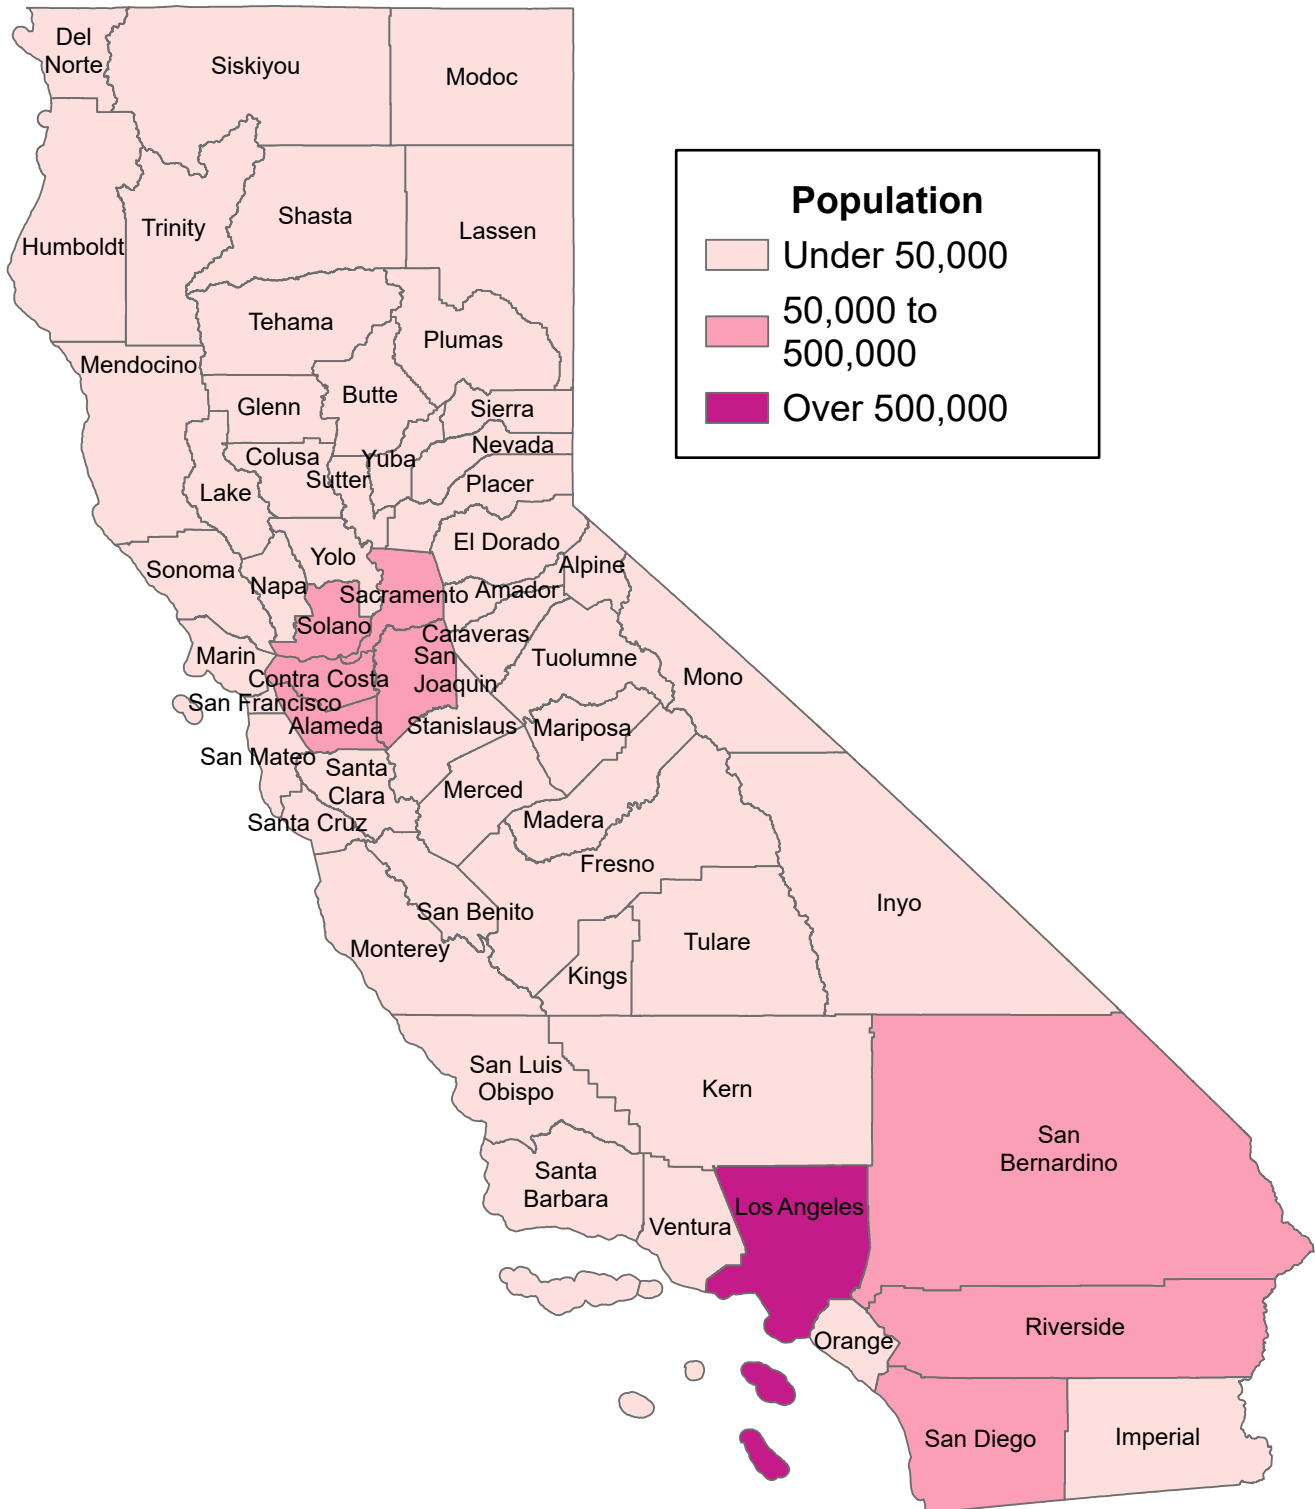

California Population

2021 Statewide Total: 39,953,269

Source: California Department of Finance, Demographic Research Unit, Report P-3, Population Projections, July 2021.

California Population: American Indian/Alaska Native

2021 Statewide Total: 174,142

Source: California Department of Finance, Demographic Research Unit, Report P-3, Population Projections, July 2021.

California Population: Asian

2021 Statewide Total: 5,223,477

Source: California Department of Finance, Demographic Research Unit, Report P-3, Population Projections, July 2021.

California Population: Black/African American

2021 Statewide Total: 2,295,724

Source: California Department of Finance, Demographic Research Unit, Report P-3, Population Projections, July 2021.

California Population: Hispanic

2021 Statewide Total: 15,796,762

Data Source:

California Department of Finance, Demographic Research Unit, Report P-3, Population Projections, July 2021.

California Population: Native Hawaiian/Pacific Islander