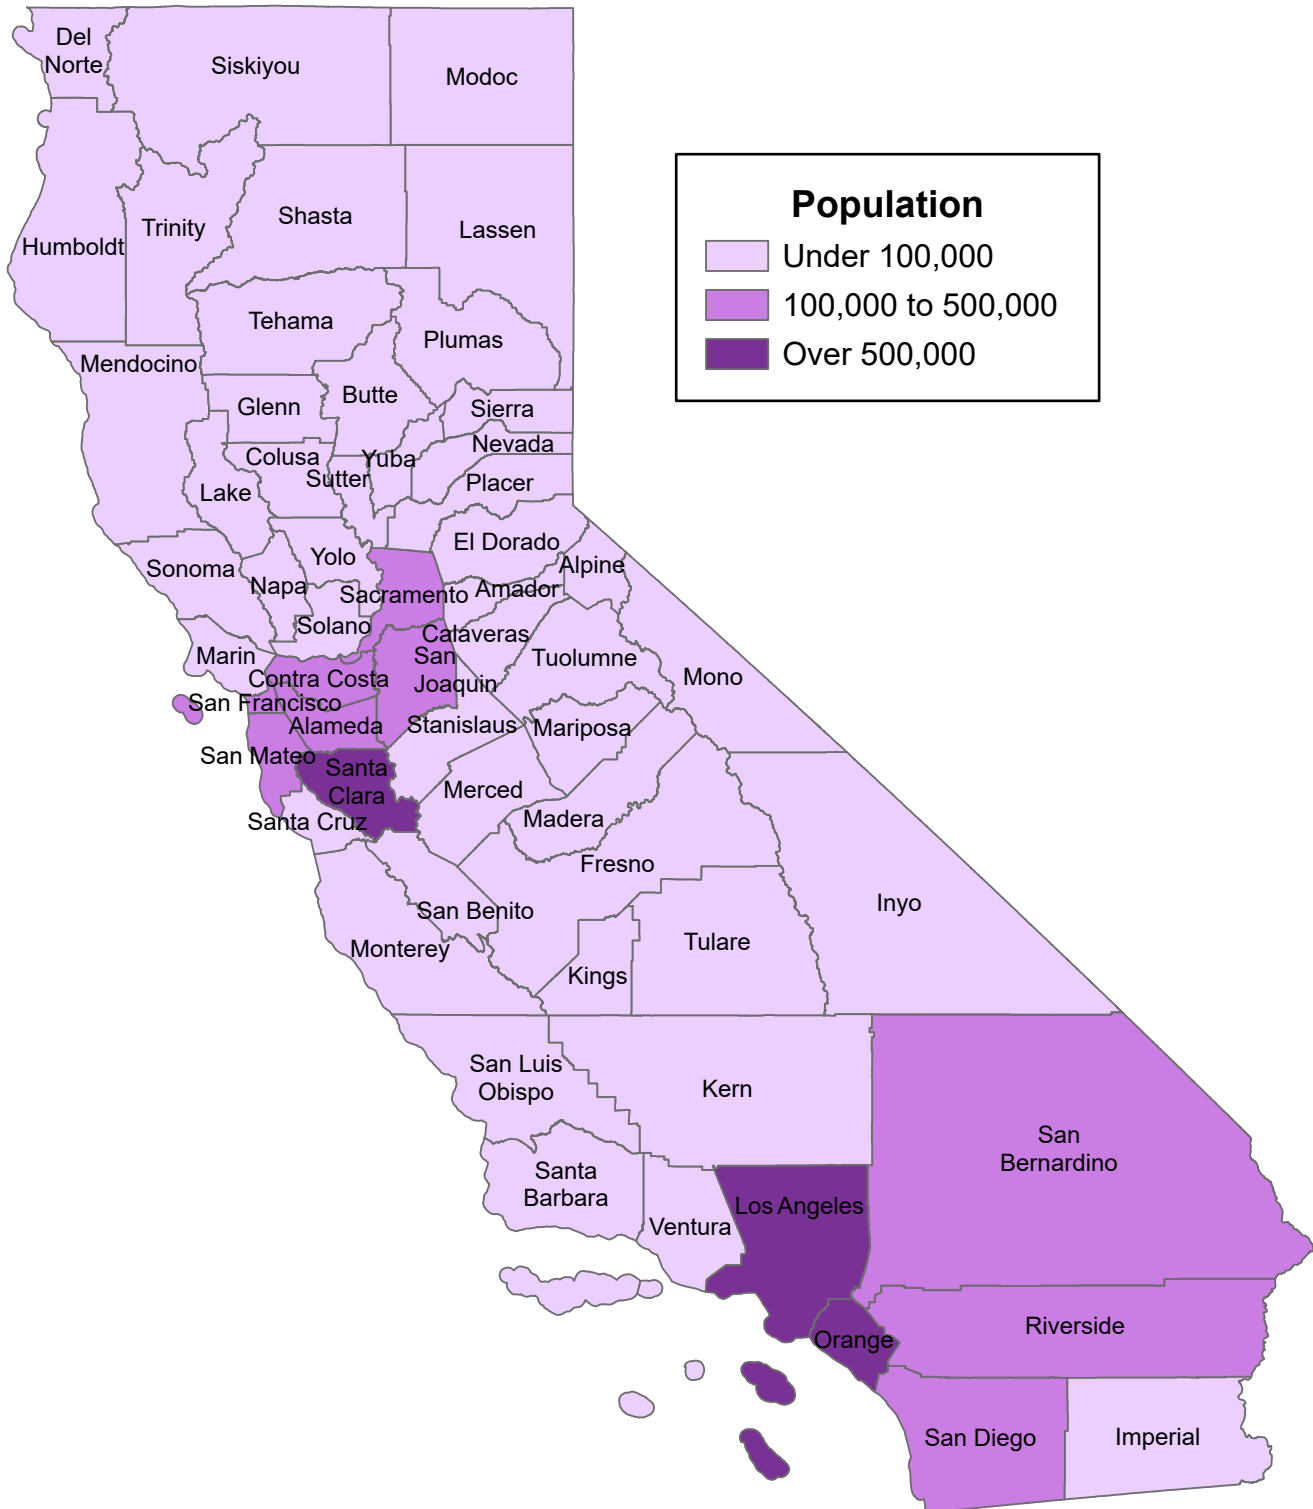

California Population

2021 Statewide Total: 39,953,269

Source: California Department of Finance, Demographic Research Unit, Report P-3, Population Projections, July 2021.

California Population: American Indian/Alaska Native

2021 Statewide Total: 174,142

Source: California Department of Finance, Demographic Research Unit, Report P-3, Population Projections, July 2021.

California Population: Asian

2021 Statewide Total: 5,223,477

Source: California Department of Finance, Demographic Research Unit, Report P-3, Population Projections, July 2021.

California Population: Black/African American

2021 Statewide Total: 2,295,724

Source: California Department of Finance, Demographic Research Unit, Report P-3, Population Projections, July 2021.

California Population: Hispanic

2021 Statewide Total: 15,796,762

Data Source:

California Department of Finance, Demographic Research Unit, Report P-3, Population Projections, July 2021.

California Population: Native Hawaiian/Pacific Islander