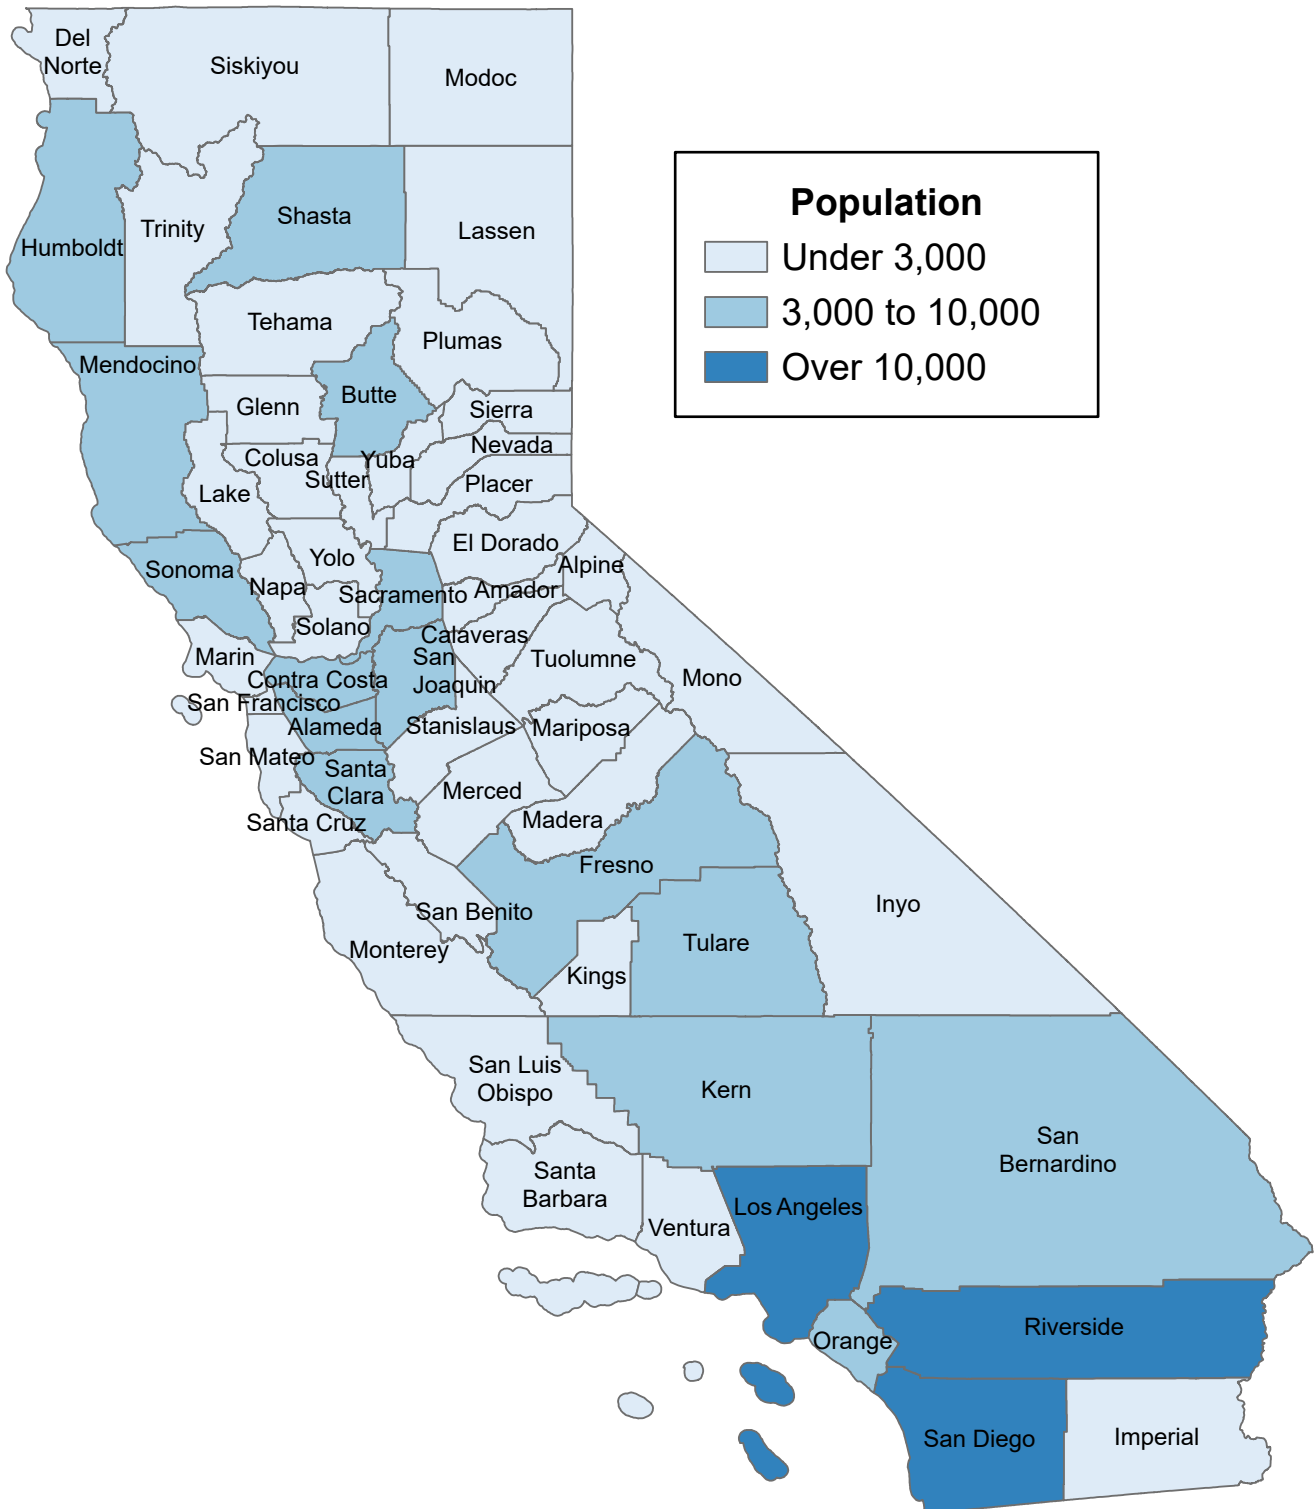

California Population

2021 Statewide Total: 39,953,269

Source: California Department of Finance, Demographic Research Unit, Report P-3, Population Projections, July 2021.

California Population: American Indian/Alaska Native

2021 Statewide Total: 174,142

Source: California Department of Finance, Demographic Research Unit, Report P-3, Population Projections, July 2021.

California Population: Asian

2021 Statewide Total: 5,223,477

Source: California Department of Finance, Demographic Research Unit, Report P-3, Population Projections, July 2021.

California Population: Black/African American

2021 Statewide Total: 2,295,724

Source: California Department of Finance, Demographic Research Unit, Report P-3, Population Projections, July 2021.

California Population: Hispanic

2021 Statewide Total: 15,796,762

Data Source:

California Department of Finance, Demographic Research Unit, Report P-3, Population Projections, July 2021.

California Population: Native Hawaiian/Pacific Islander