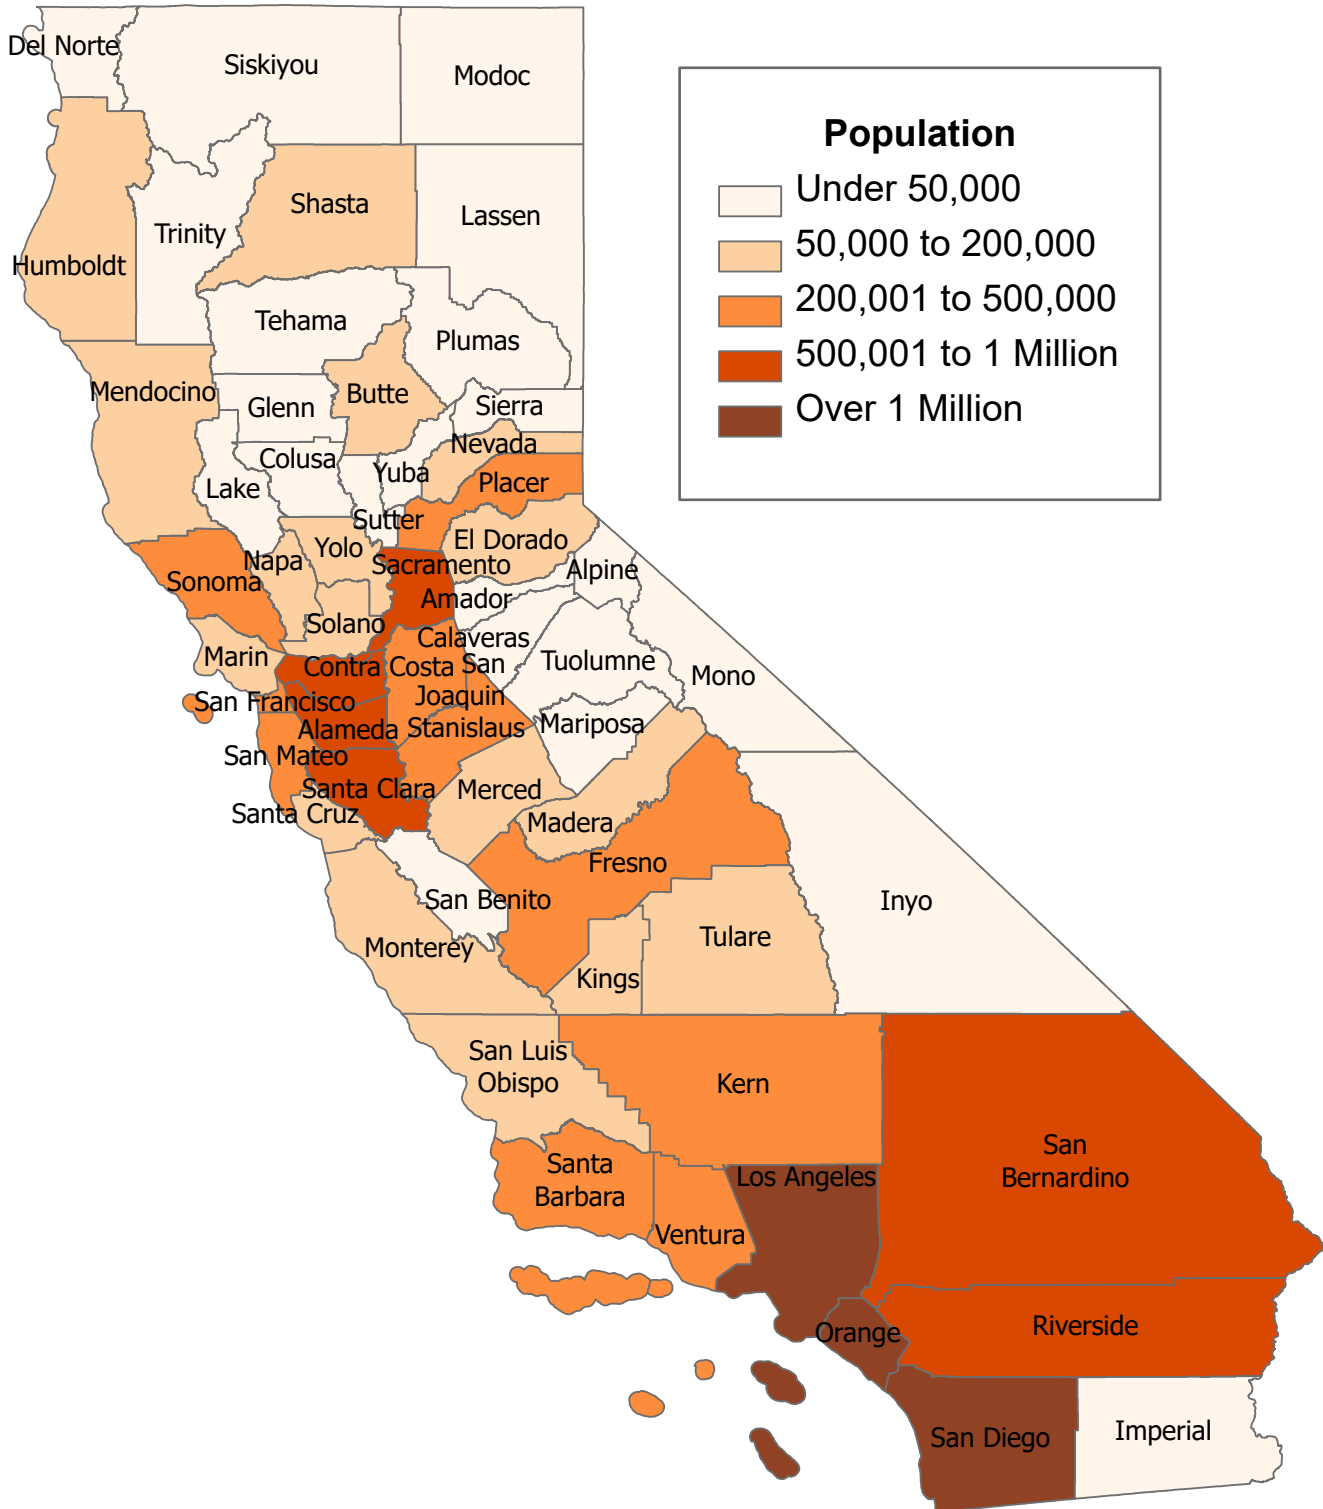

California Population

2021 Statewide Total: 39,953,269

Source: California Department of Finance, Demographic Research Unit, Report P-3, Population Projections, July 2021.

California Population: American Indian/Alaska Native

2021 Statewide Total: 174,142

Source: California Department of Finance, Demographic Research Unit, Report P-3, Population Projections, July 2021.

California Population: Asian

2021 Statewide Total: 5,223,477

Source: California Department of Finance, Demographic Research Unit, Report P-3, Population Projections, July 2021.

California Population: Black/African American

2021 Statewide Total: 2,295,724

Source: California Department of Finance, Demographic Research Unit, Report P-3, Population Projections, July 2021.

California Population: Hispanic

2021 Statewide Total: 15,796,762

Data Source:

California Department of Finance, Demographic Research Unit, Report P-3, Population Projections, July 2021.

California Population: Native Hawaiian/Pacific Islander