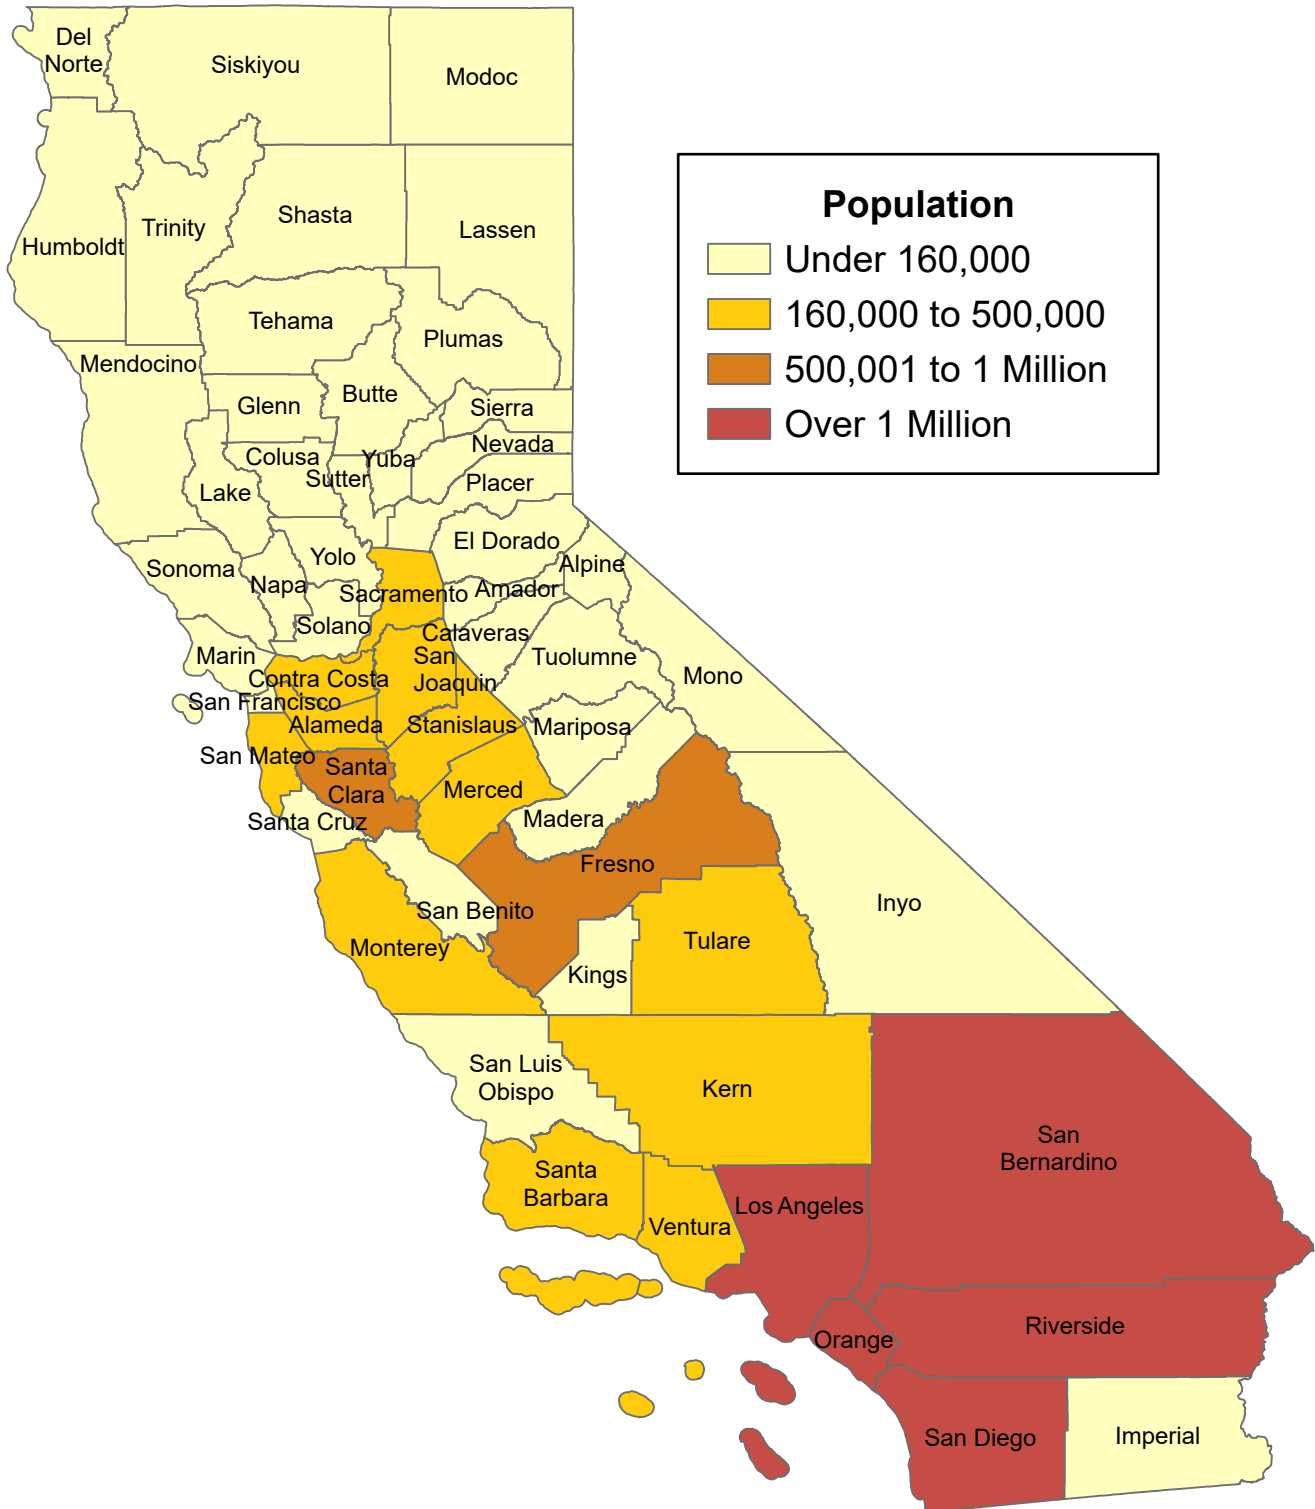

California Population

2021 Statewide Total: 39,953,269

Source: California Department of Finance, Demographic Research Unit, Report P-3, Population Projections, July 2021.

California Population: American Indian/Alaska Native

2021 Statewide Total: 174,142

Source: California Department of Finance, Demographic Research Unit, Report P-3, Population Projections, July 2021.

California Population: Asian

2021 Statewide Total: 5,223,477

Source: California Department of Finance, Demographic Research Unit, Report P-3, Population Projections, July 2021.

California Population: Black/African American

2021 Statewide Total: 2,295,724

Source: California Department of Finance, Demographic Research Unit, Report P-3, Population Projections, July 2021.

California Population: Hispanic

2021 Statewide Total: 15,796,762

Data Source:

California Department of Finance, Demographic Research Unit, Report P-3, Population Projections, July 2021.

California Population: Native Hawaiian/Pacific Islander