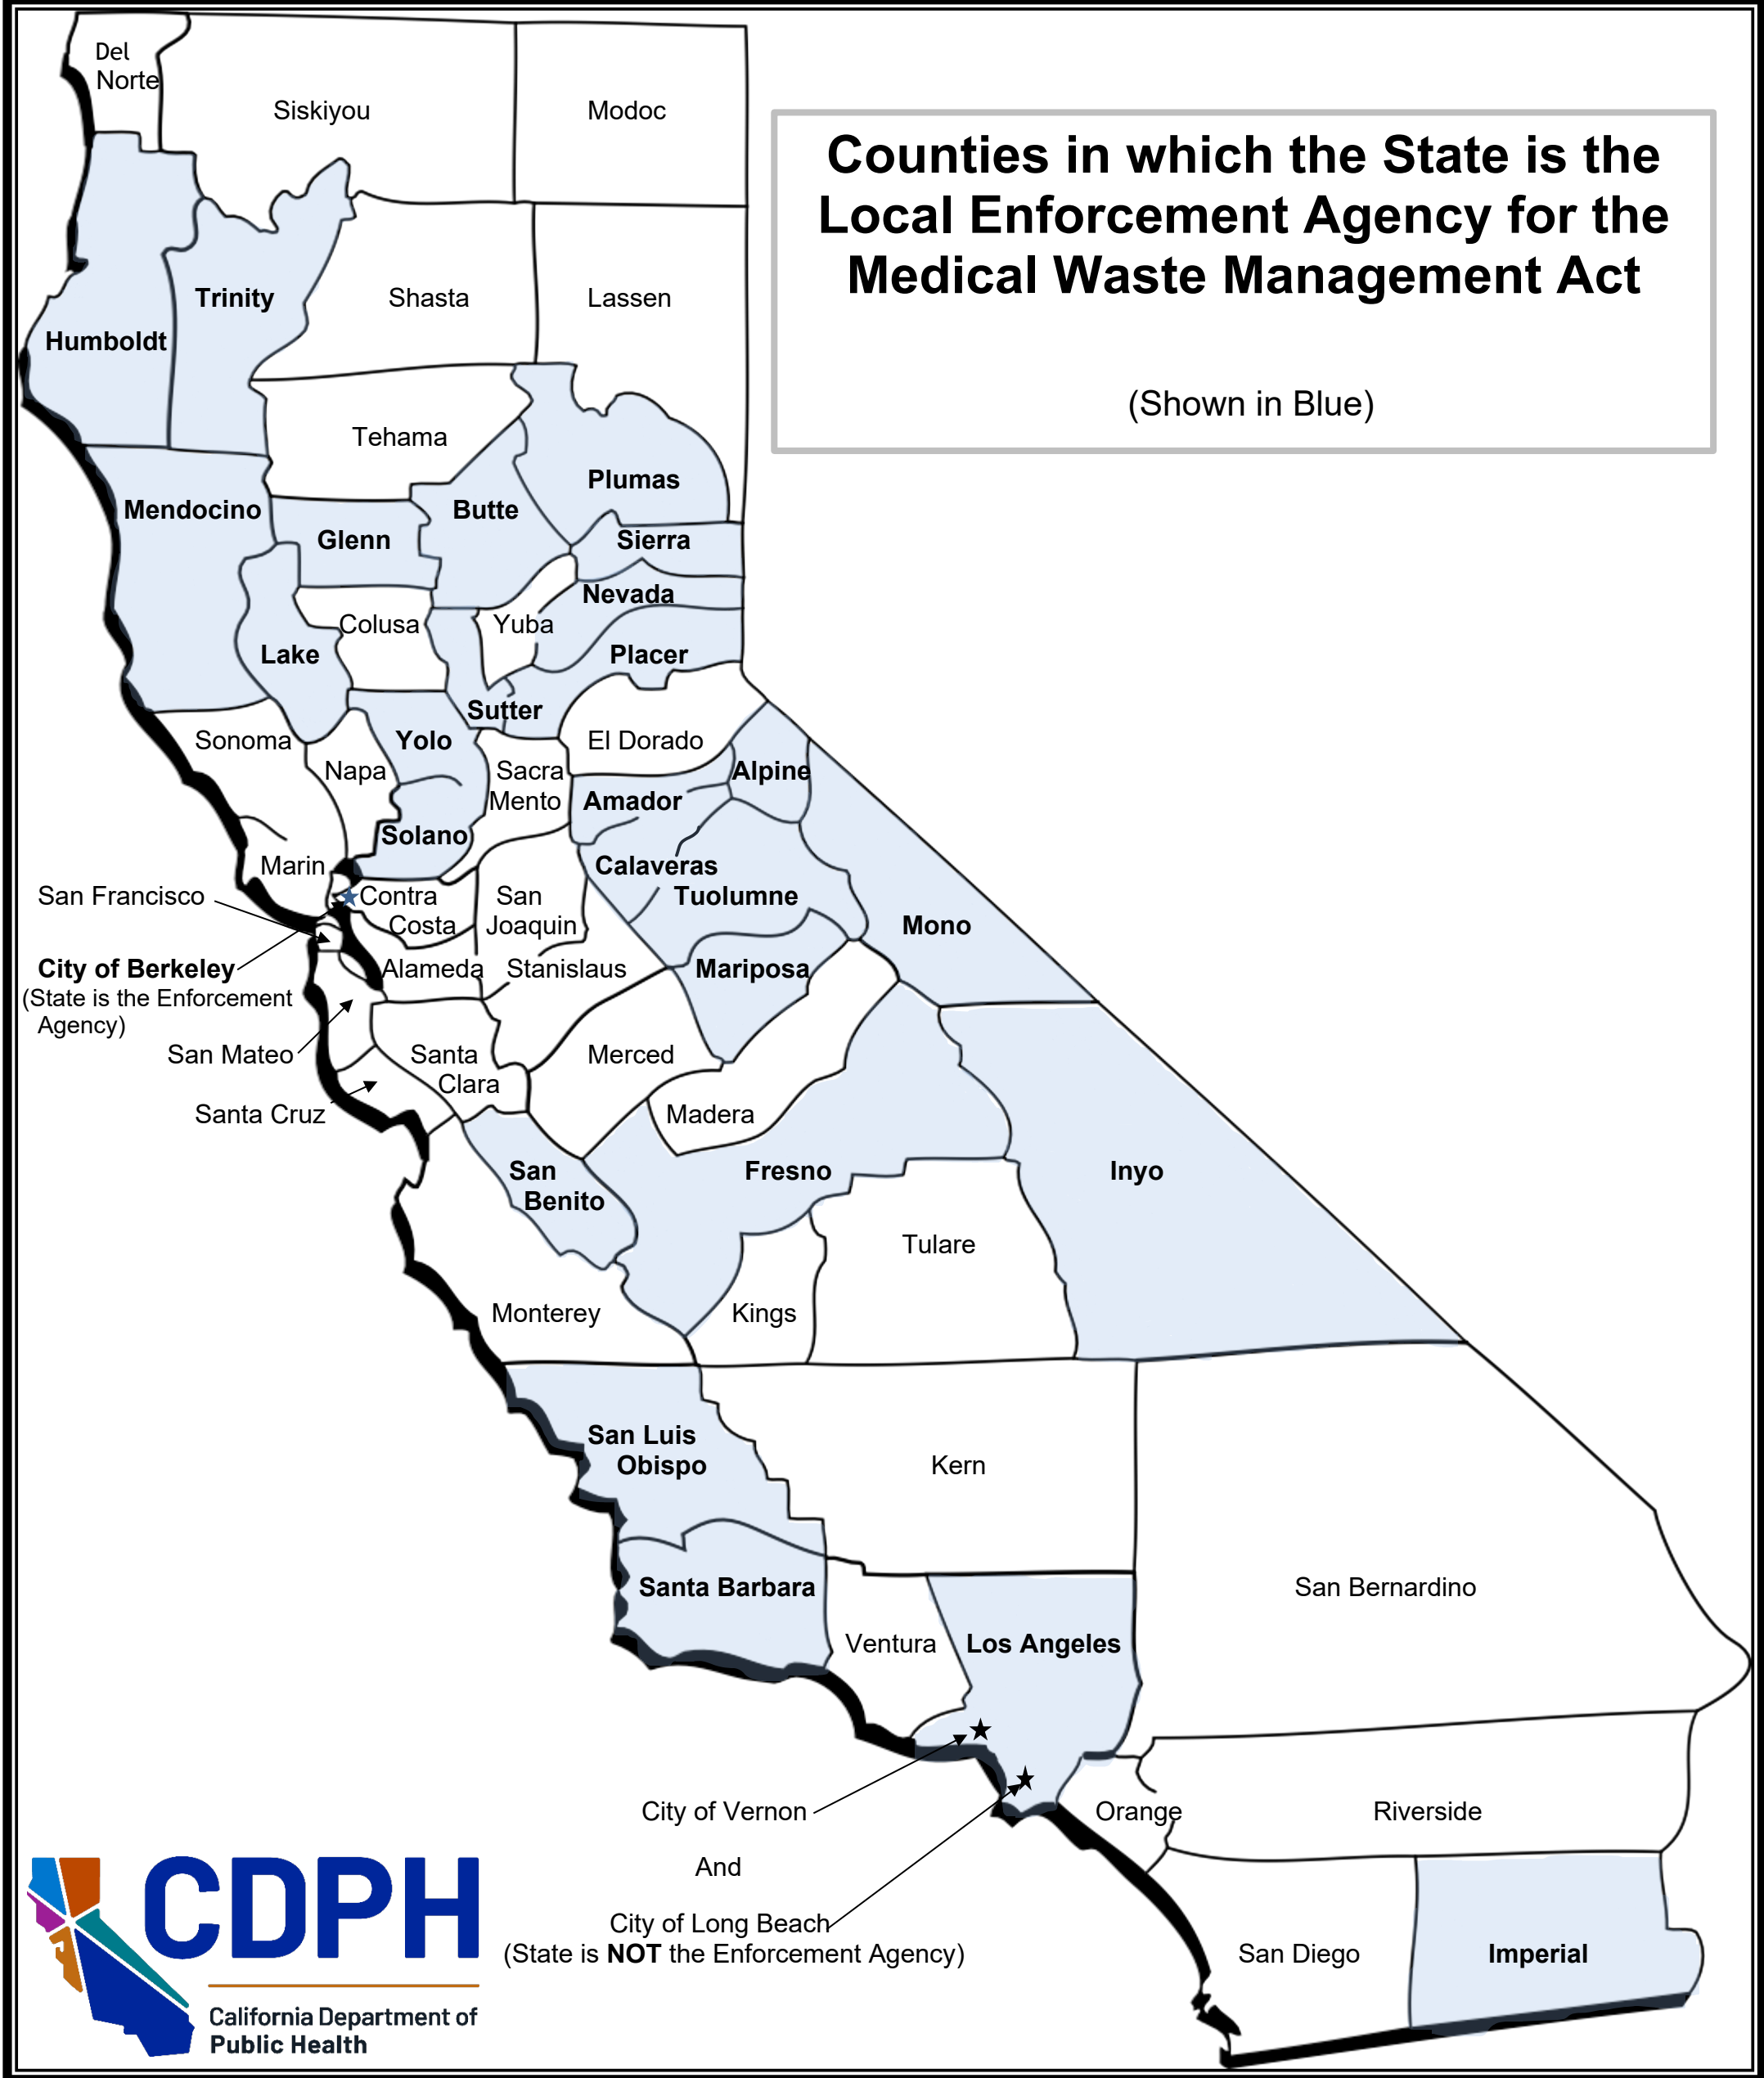

Counties in which the State is the Local Enforcement Agency for the Medical Waste Management Act

(Shown in Blue)

City of Berkeley
(State is the Enforcement Agency)

City of Vernon
And
City of Long Beach
(State is **NOT** the Enforcement Agency)